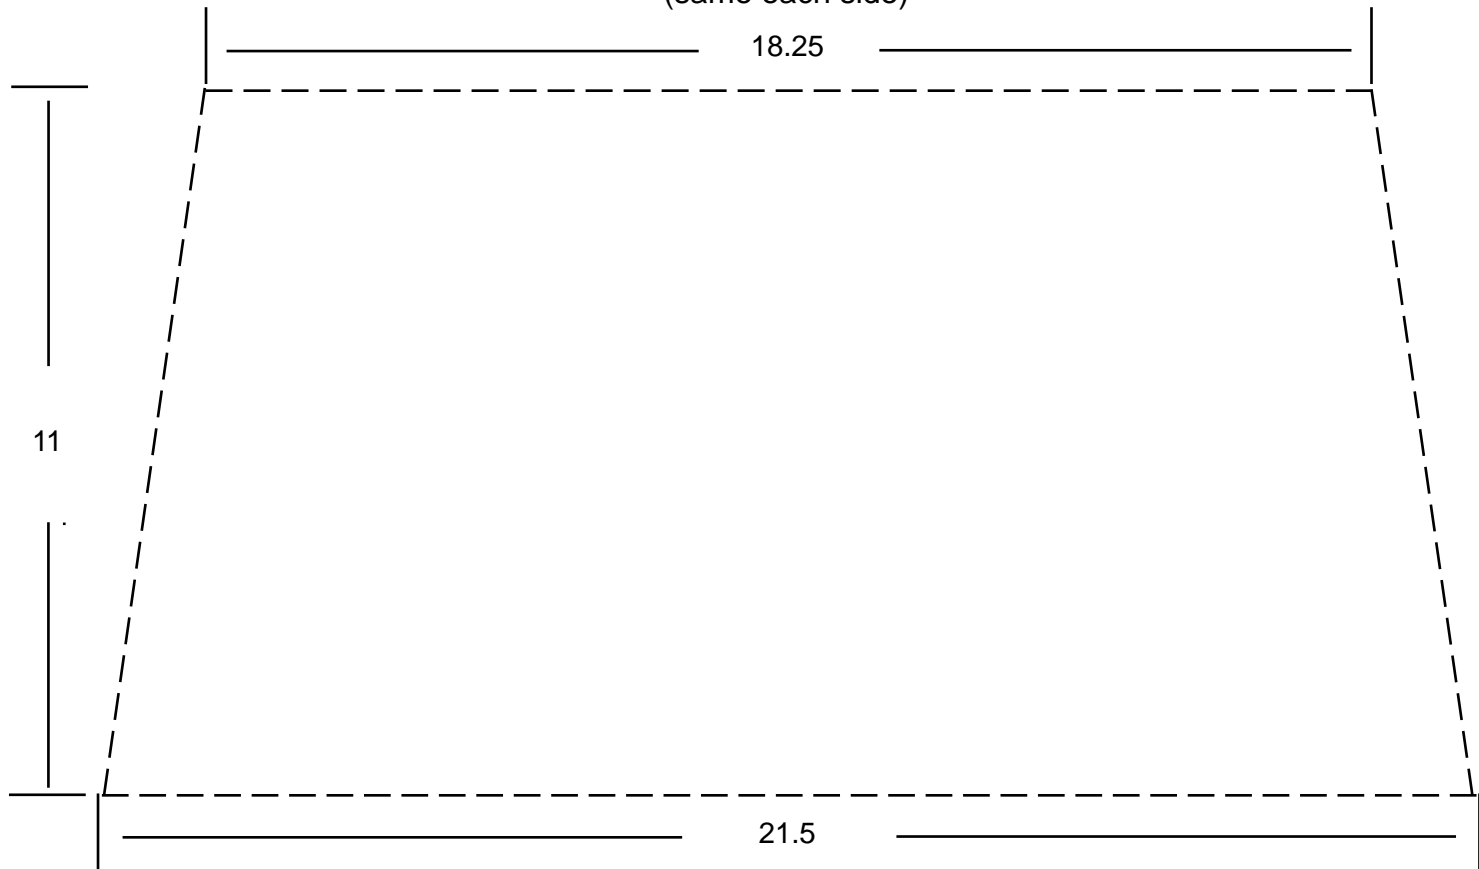

DIMENSIONS IN INCHES

Sign Layout
(same each side)

PRELIMINARY DRAWING

Notes:

Colors:

Font/Sizes:

Related Drawings:

Special:

	TITLE		DESCRIPTION	
	UW Graphic Template		Template-UW Graphic Layout	
DRAWN 4Dec, 2001	SIZE A	FSCM NO	DWG NO 2420-002-XXXX	REV A
ORIGINAL ISSUE 4Dec, 2001	SCALE 1 : 3	L. Van Bogaert		SHEET 1 of 1
FULL FILE NAME				
Graphic Template for Weekender Residential Signs				